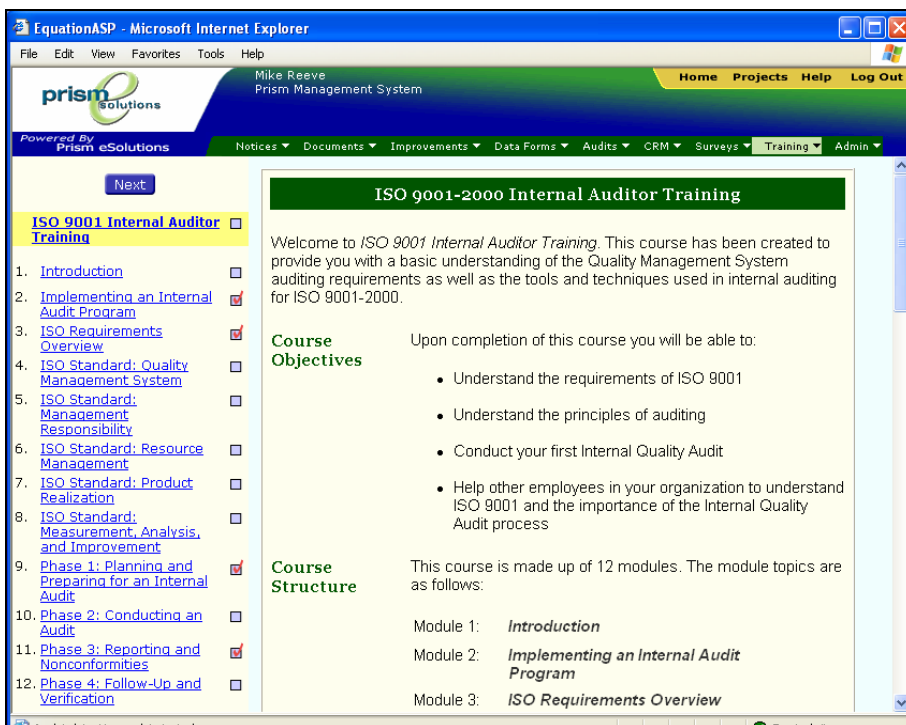

### The Training module offers tremendous flexibility to take classes on-line, at your computer, from anywhere

- Use the Training area for a variety of content areas such as ISO 9001, ISO 14001, Business Continuity Planning, Lean Manufacturing, Management Systems, and/or other ISO and Quality Standards
- Web-based courses can be taken by **each of your staff as many times as they like**
- Includes courses for **Management, Employees and Internal Auditors**
- Web-based courses offer **flexibility** to take them from work, home, the road, etc.
- **Courses are easy to take**, click the Next button to navigate screen by screen through the material
- Courses are **organized into modules**, so learners can take them all at once or on their own schedule
- **Send your staff Notices** when they need to take a particular course
- The Training system **automatically records** who has taken and completed each course